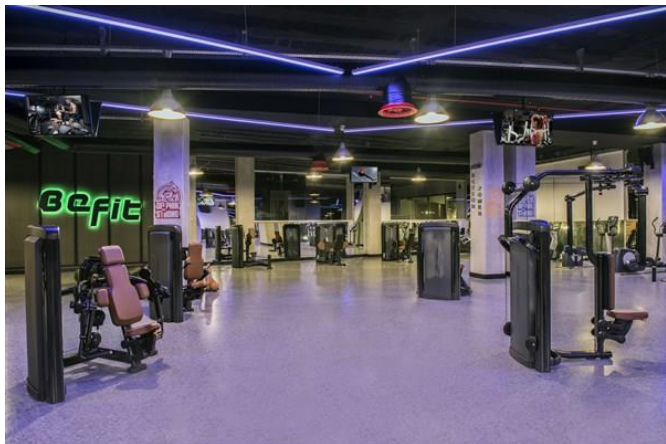

### ***Animation & Entertainment***

In our facility are daytime sport tournaments, pool games, in the evening revue shows, sketch- and animation show, live music (some days), daily animation and disco are prepared, so that our guests can spend a nice time. There is also in the facility Internet Cafe, Computer Games and Game Room.

### ***SPA & Wellness***

So that the guests can rid of their stress, in the facility cleopatra milk bath, Jacuzzi, diverse massage from experts, peeling with anti-stress applications, turkish bath, sauna, steam room and cosmetic salon are existing.

## Sport & Fitness

In Delphin BE GRAND Resort there are 6 tennis courts (equipment), tennis lesson, table tennis, Dart, Billiard, Bowling, Aerobic activity, Water Gymnastics, Gymnastic, Step. The fitness center Be Fit (is consisting of a 1350 m<sup>2</sup> gym area, 135 m<sup>2</sup> pilates area, body building section, cardio section, stretching section).

Fitness Center